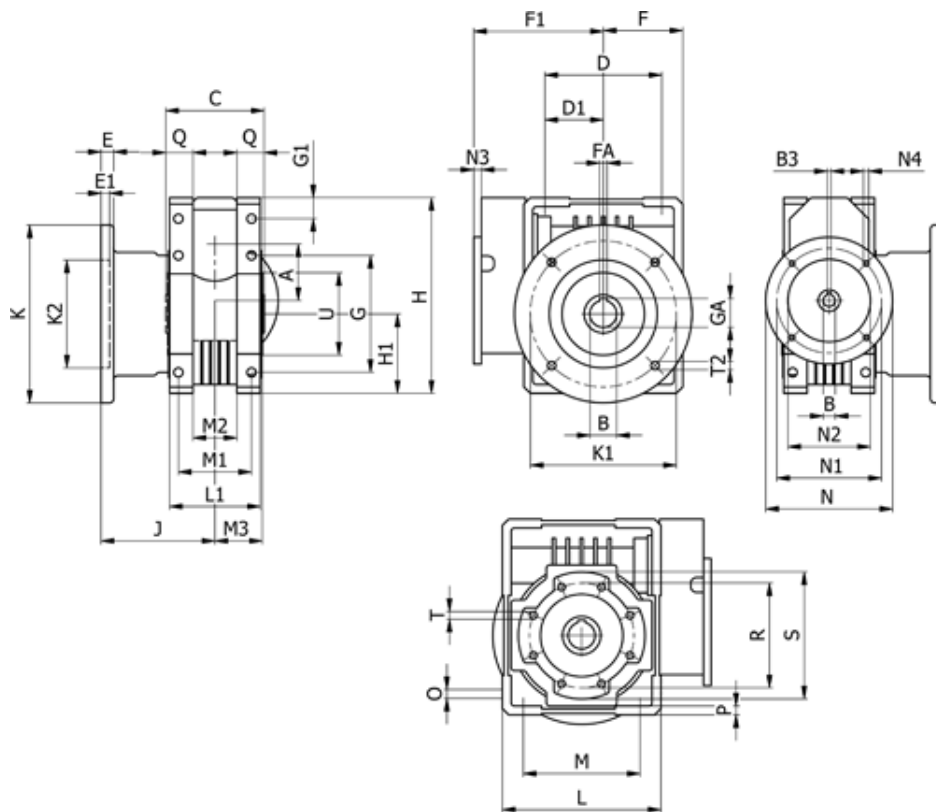

Data Sheet

Article number: 3921110021425

Description: Worm gear
WR 110-UF1-21-71B5, without lubrication

Measures

A = 110.10	E = 20	H = 308.0	M = 184	N4 = M8x14	U = 110
B = 42	E1 = 12	H1 = 125.0	M1 = 115	O = 11.5	
B1 E7 = 19	F = 125	J = 179.5	M2 = 69	P = 11	
B2 = 21.8	F1 = 185	K = 280	M3 = 73.0	Q = 45	
B3 H9 = 6	FA = 12	K1 = 230	N = 160	R = 130	
C = 155	G = 184	K2 = 170	N1 = 130	S = 150	
D = 174.0	G1 = 58.0	L = 250	N2 = 110	T = M10x18	
D1 = 82.0	GA = 45.3	L1 = 143	N3 = 11.0	T2 = 13.0	